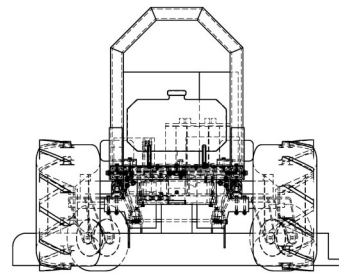

Radio Controlled High Definition Zero Turn Lawn Mowers

www.rczereturn.com