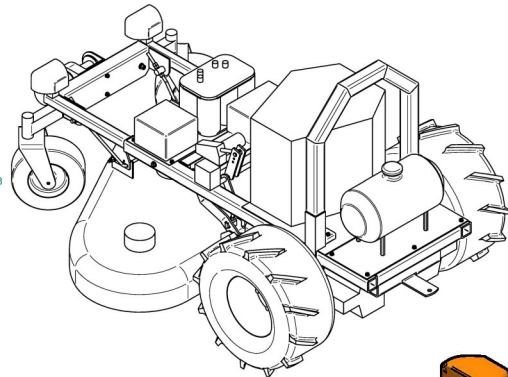

Radio Controlled High Definition Zero Turn Lawn Mowers

www.rczereturn.com