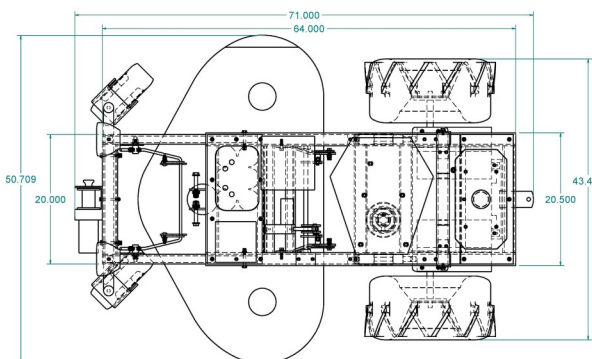

Radio Controlled High Definition Zero Turn Lawn Mowers

www.rczereturn.com