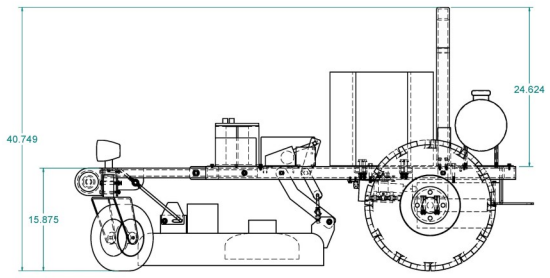

Radio Controlled High Definition Zero Turn Lawn Mowers

www.rczereturn.com